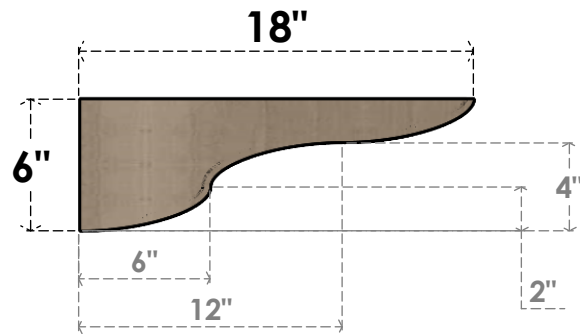

ITEM NUMBER: CORU03X18X06CARRCPR

3"W X 18"D X 6"H SERIES 3 THIN CARMEL ROUGH CEDAR TIMBERTHANE FAUX WOOD CORBEL, PRIMED

SIDE PROFILE

FRONT PROFILE

ISOMETRIC

EKENA MILLWORK
2300 WEST MAIN ST.
CLARKSVILLE, TX 75426
TOLL FREE: 866-607-0453
WWW.EKENAMILLWORK.COM

NOTES

1. INSTALLATION TO BE COMPLETED IN ACCORDANCE WITH MANUFACTURER'S SPECIFICATIONS.
2. DRAWING MAY NOT BE TO SCALE
3. THIS DRAWING IS INTENDED FOR DESIGN AND PLANNING PURPOSES ONLY.
4. ALL INFORMATION CONTAINED HEREIN WAS CURRENT AT THE TIME OF DEVELOPMENT BUT MUST BE REVIEWED AND APPROVED BY THE PRODUCT MANUFACTURER TO BE CONSIDERED ACCURATE.
5. TIMBERTHANE ARCHITECTURAL PRODUCTS ARE MADE FROM HIGH DENSITY URETHANE AND COME FACTORY PRIMED