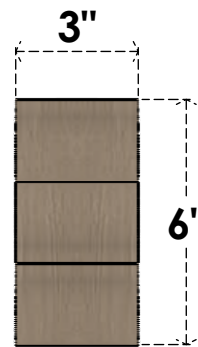

ITEM NUMBER: CORU03X18X06CARRCPR

3"W X 18"D X 6"H SERIES 3 THIN CARMEL ROUGH CEDAR TIMBERTHANE FAUX WOOD CORBEL, PRIMED

SIDE PROFILE

FRONT PROFILE

ISOMETRIC

EKENA MILLWORK
2300 WEST MAIN ST.
CLARKSVILLE, TX 75426
TOLL FREE: 866-607-0453
WWW.EKENAMILLWORK.COM

NOTES

1. INSTALLATION TO BE COMPLETED IN ACCORDANCE WITH MANUFACTURER'S SPECIFICATIONS.
2. DRAWING MAY NOT BE TO SCALE
3. THIS DRAWING IS INTENDED FOR DESIGN AND PLANNING PURPOSES ONLY.
4. ALL INFORMATION CONTAINED HEREIN WAS CURRENT AT THE TIME OF DEVELOPMENT BUT MUST BE REVIEWED AND APPROVED BY THE PRODUCT MANUFACTURER TO BE CONSIDERED ACCURATE.
5. TIMBERTHANE ARCHITECTURAL PRODUCTS ARE MADE FROM HIGH DENSITY URETHANE AND COME FACTORY PRIMED